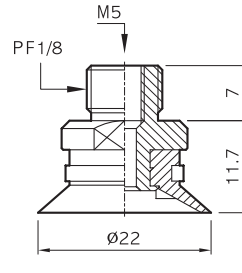

SUCTION CUPS 진공패드

Suction cups MF20 - MF 25 - MF30

(ONLY RUBBER)

(Suction cup with fitting)

MF20

MF20(N)-18F

MF20(N)-18M

MF20(N)-M5

(FITTING)

18F-1

18M-1

M5-3