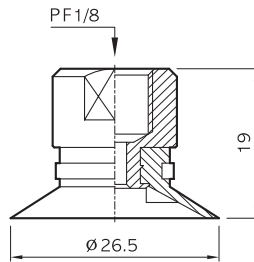

MF25(N)-18F