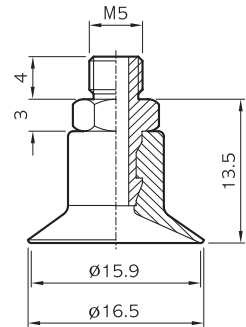

SUCTION CUPS 진공패드

SOLVAC

Suction cups MF 15

(ONLY RUBBER)

MF15

(FITTING)

M5-2

(Suction cup with fitting)

MF15-(N)-M5

(With spring plunger) - ex

7 Strock

15 Strock

20 Strock