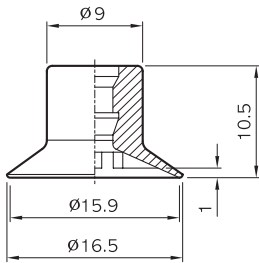

SUCTION CUPS 진공패드

SOLVAC

Suction cups MF 15

(ONLY RUBBER)

MF15

(FITTING)

M5-2

(Suction cup with fitting)