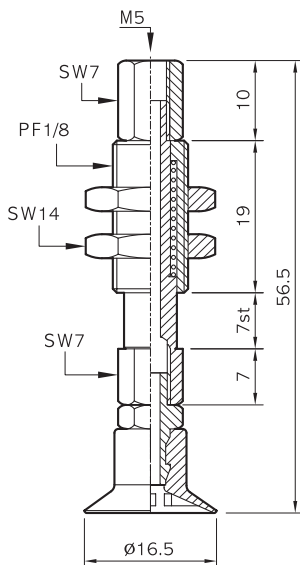

SUCTION CUPS 진공패드

SOLVAC

Suction cups MF 15

(ONLY RUBBER)

MF15

(FITTING)

M5-2

(Suction cup with fitting)

MF15-(N)-M5

(With spring plunger) - ex

7 Strock

15 Strock

20 Strock