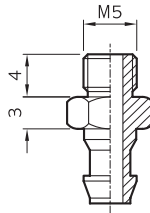

SUCTION CUPS 진공패드

SOLVAC

Suction cups MF 15

(ONLY RUBBER)

MF15

(FITTING)

M5-2

(Suction cup with fitting)

MF15-(N)-M5

(With spring plunger) - ex

7 Strock

15 Strock

20 Strock