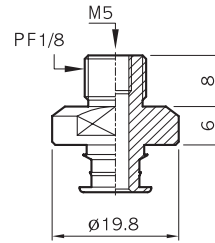

SUCTION CUPS 진공패드

SOLVAC

Suction cups MBL 40

(ONLY RUBBER)

MBL40

(FITTING)

18F-2

18M-2

14M-1

(Suction cup with fitting)

MBL40-(N)-18F

MBL40-(N)-18M

MBL40-(N)-14M