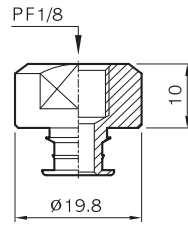

SUCTION CUPS 진공패드

SOLVAC

Suction cups MBL 40

(ONLY RUBBER)

MBL40

(FITTING)

18F-2

18M-2

14M-1

(Suction cup with fitting)

MBL40-(N)-18F

MBL40-(N)-18M

MBL40-(N)-14M