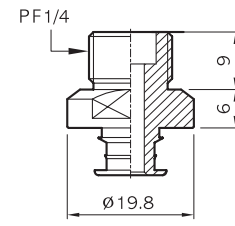

SUCTION CUPS 진공패드

SOLVAC

Suction cups MBL 40

(ONLY RUBBER)

MBL40

(FITTING)

18F-2

18M-2

14M-1

(Suction cup with fitting)

MBL40-(N)-18F

MBL40-(N)-18M

MBL40-(N)-14M