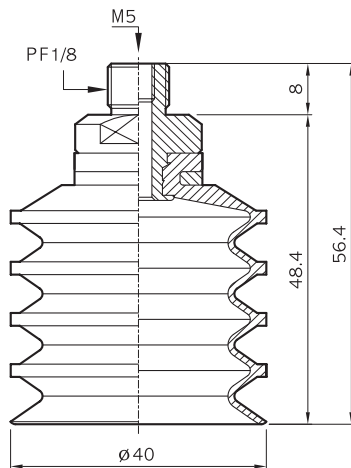

SUCTION CUPS 진공패드

SOLVAC

Suction cups MBL 40

(ONLY RUBBER)

MBL40

(FITTING)

18F-2

18M-2

14M-1

(Suction cup with fitting)

MBL40-(N)-18F

MBL40-(N)-18M

MBL40-(N)-14M