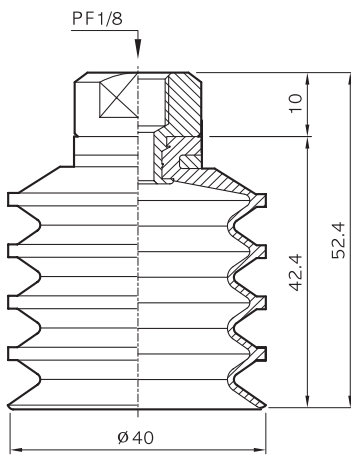

SUCTION CUPS 진공패드

SOLVAC

Suction cups MBL 40

(ONLY RUBBER)

MBL40

(FITTING)

18F-2

18M-2

14M-1

(Suction cup with fitting)

MBL40-(N)-18F

MBL40-(N)-18M

MBL40-(N)-14M