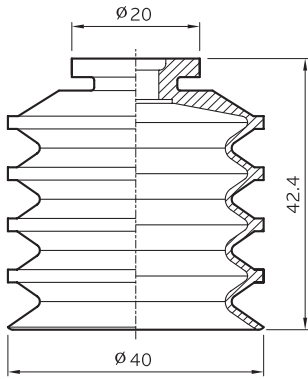

SUCTION CUPS 진공패드

SOLVAC

Suction cups MBL 40

(ONLY RUBBER)

MBL40

(FITTING)

18F-2

18M-2

14M-1

(Suction cup with fitting)

MBL40-(N)-18F

MBL40-(N)-18M

MBL40-(N)-14M