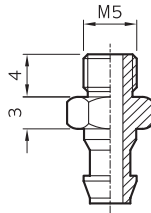

SUCTION CUPS 진공패드

SOLVAC

Suction cups MF 15

(ONLY RUBBER)

MF15

(FITTING)

M5-2

(Suction cup with fitting)

MF15-(N)-M5

(With spring plunger) - ex

7 Strock

15 Strock

20 Strock