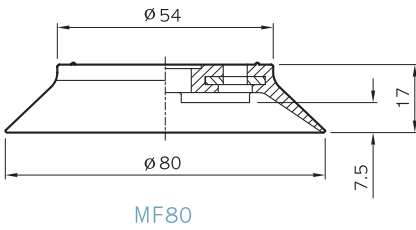

SUCTION CUPS 진공패드

SOLVAC

Suction cups MF75, MF80

(ONLY RUBBER) MF75

(FITTING)

(Suction cup with fitting)

(ONLY RUBBER) MF80

(FITTING)

(Suction cup with fitting)