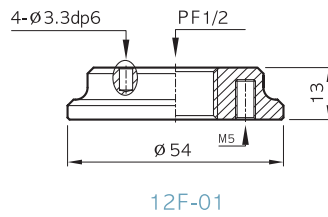

SUCTION CUPS 진공패드

SOLVAC

Suction cups MF75, MF80

(ONLY RUBBER) MF75

(FITTING)

(Suction cup with fitting)

(ONLY RUBBER) MF80

(FITTING)

(Suction cup with fitting)