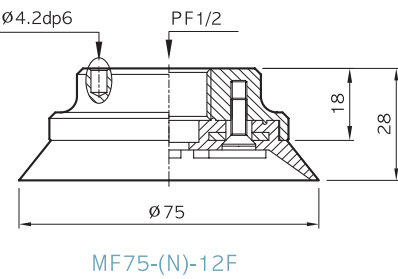

SUCTION CUPS 진공패드

SOLVAC

Suction cups MF75, MF80

(ONLY RUBBER) MF75

(FITTING)

(Suction cup with fitting)

(ONLY RUBBER) MF80

(FITTING)

(Suction cup with fitting)