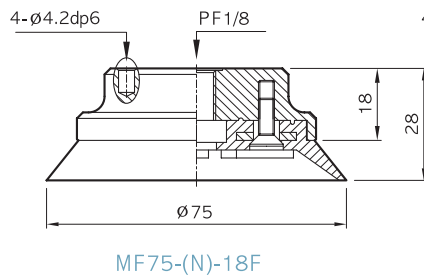

SUCTION CUPS 진공패드

SOLVAC

Suction cups MF75, MF80

(ONLY RUBBER) MF75

(FITTING)

(Suction cup with fitting)

(ONLY RUBBER) MF80

(FITTING)

(Suction cup with fitting)