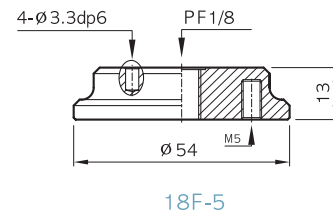

SUCTION CUPS 진공패드

SOLVAC

Suction cups MF75, MF80

(ONLY RUBBER) MF75

(FITTING)

(Suction cup with fitting)

(ONLY RUBBER) MF80

(FITTING)

(Suction cup with fitting)