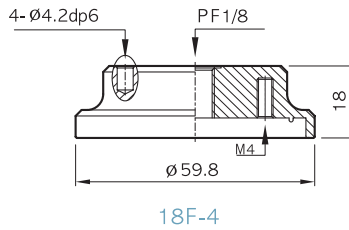

SUCTION CUPS 진공패드

SOLVAC

Suction cups MF75, MF80

(ONLY RUBBER) MF75

(FITTING)

(Suction cup with fitting)

(ONLY RUBBER) MF80

(FITTING)

(Suction cup with fitting)