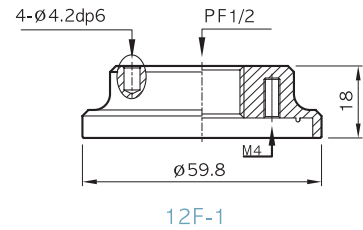

SUCTION CUPS 진공패드

SOLVAC

Suction cups MF75, MF80

(ONLY RUBBER) MF75

(FITTING)

(Suction cup with fitting)

(ONLY RUBBER) MF80

(FITTING)

(Suction cup with fitting)