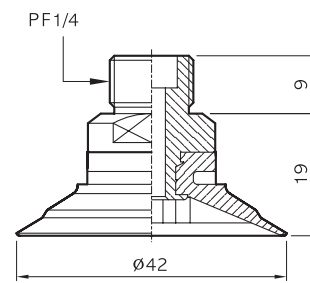

14M-1

(Suction cup with fitting)

MF40(N)-18F

MF40(N)-18M

MF40(N)-14M

(ONLY RUBBER) MF50

MF50

(FITTING)