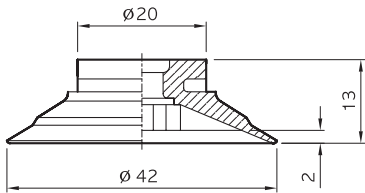

SUCTION CUPS 진공패드

SOLVAC

Suction cups MF40, MF50

(ONLY RUBBER) MF40

MF40

(FITTING)

18F-2

18M-2