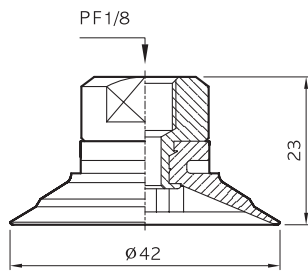

SUCTION CUPS 진공패드

SOLVAC

Suction cups MF40, MF50

(ONLY RUBBER) MF40

MF40

(FITTING)

18F-2

18M-2

14M-1

(Suction cup with fitting)

MF40(N)-18F

MF40(N)-18M

MF40(N)-14M

(ONLY RUBBER) MF50

MF50

(FITTING)