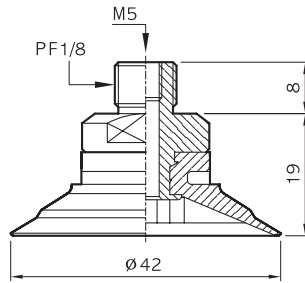

SUCTION CUPS 진공패드

SOLVAC

Suction cups MF40, MF50

(ONLY RUBBER) MF40

MF40

(FITTING)

18F-2

18M-2

14M-1

(Suction cup with fitting)

MF40(N)-18F

MF40(N)-18M

MF40(N)-14M

(ONLY RUBBER) MF50

MF50

(FITTING)

18F-3

18M-3

14M-2

(Suction cup with fitting)

MF50(N)-18F

MF50(N)-18M

MF50(N)-14M