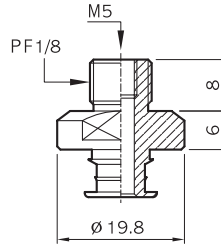

SUCTION CUPS 진공패드

SOLVAC

Suction cups MF40, MF50

(ONLY RUBBER) MF40

MF40

(FITTING)

18F-2

18M-2

14M-1

(Suction cup with fitting)

MF40(N)-18F

MF40(N)-18M

MF40(N)-14M

(ONLY RUBBER) MF50

MF50

(FITTING)

18F-3

18M-3

14M-2

(Suction cup with fitting)

MF50(N)-18F

MF50(N)-18M

MF50(N)-14M