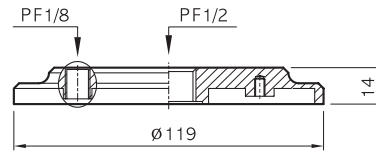

SUCTION CUPS 진공패드

SOLVAC

Suction cups MB 110, MB150

(ONLY RUBBER)
MB110

(ONLY RUBBER)
MB150

(FITTING)

12F-2

12F-3