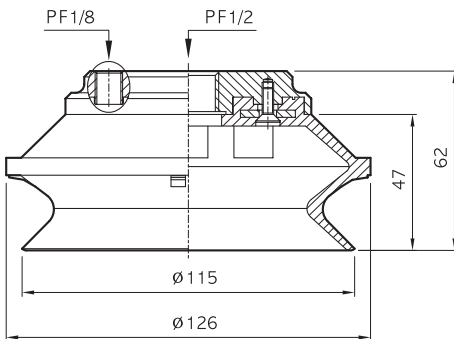

SUCTION CUPS 진공패드

SOLVAC

Suction cups MB 110, MB150

(ONLY RUBBER)
MB110

(ONLY RUBBER)
MB150

(FITTING)

12F-2

12F-3

(Suction cup with fitting)

MB110-(N)-12F

MB150-(N)-12F