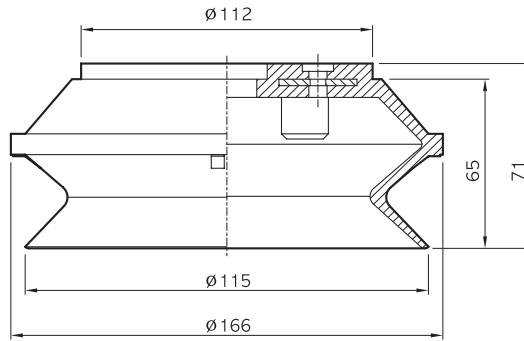

SUCTION CUPS 진공패드

SOLVAC

Suction cups MB 110, MB150

(ONLY RUBBER)
MB110

(ONLY RUBBER)
MB150

(FITTING)

12F-2

12F-3

(Suction cup with fitting)

MB110-(N)-12F

MB150-(N)-12F