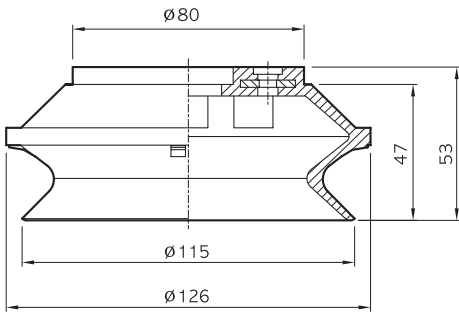

SUCTION CUPS 진공패드

SOLVAC

Suction cups MB 110, MB150

(ONLY RUBBER)
MB110

(ONLY RUBBER)
MB150

(FITTING)

12F-2

12F-3

(Suction cup with fitting)

MB110-(N)-12F

MB150-(N)-12F