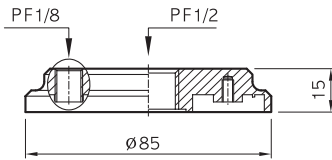

SUCTION CUPS 진공패드

SOLVAC

Suction cups MB 110, MB150

(ONLY RUBBER)
MB110

(ONLY RUBBER)
MB150

(FITTING)

12F-2

12F-3