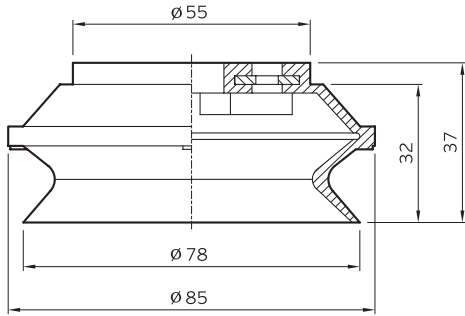

## Suction cups MB 75

(ONLY RUBBER)

MB75

(FITTING)

18F-4

12F-1

(Suction cup with fitting)

MB75-(N)-18F