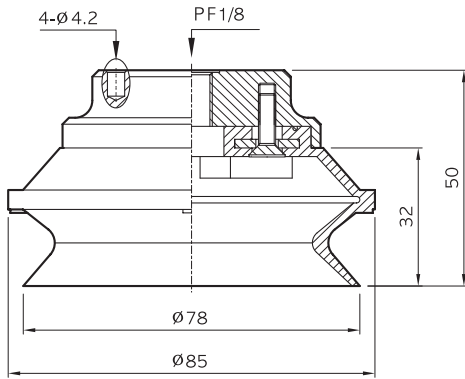

## Suction cups MB 75

(ONLY RUBBER)

MB75

(FITTING)

18F-4

12F-1

(Suction cup with fitting)

MB75-(N)-18F