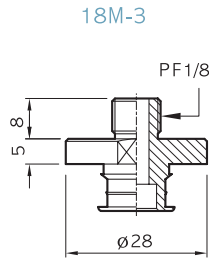

SUCTION CUPS 진공패드

SOLVAC

Suction cups MB 50

(ONLY RUBBER)

(FITTING)

(Suction cup with fitting)

MB50-(N)-18M

MB50-(N)-18F

MB50-(N)-14M