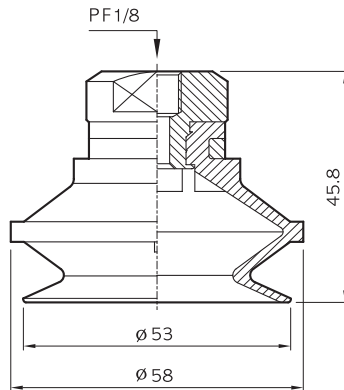

SUCTION CUPS 진공패드

SOLVAC

Suction cups MB 50

(ONLY RUBBER)

(FITTING)

(Suction cup with fitting)

MB50-(N)-18M

MB50-(N)-18F

MB50-(N)-14M