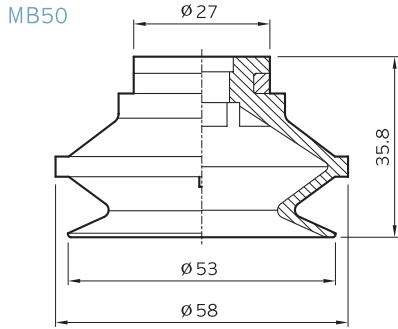

SUCTION CUPS 진공패드

SOLVAC

Suction cups MB 50

(ONLY RUBBER)

(FITTING)

(Suction cup with fitting)

MB50-(N)-18M

MB50-(N)-18F

MB50-(N)-14M