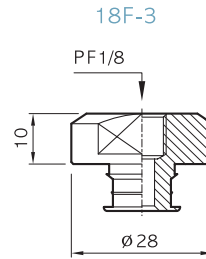

SUCTION CUPS 진공패드

SOLVAC

Suction cups MB 50

(ONLY RUBBER)

(FITTING)

(Suction cup with fitting)

MB50-(N)-18M

MB50-(N)-18F

MB50-(N)-14M