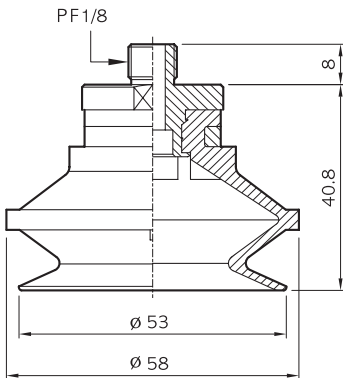

SUCTION CUPS 진공패드

SOLVAC

Suction cups MB 50

(ONLY RUBBER)

(FITTING)

(Suction cup with fitting)

MB50-(N)-18M

MB50-(N)-18F

MB50-(N)-14M