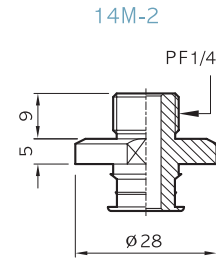

SUCTION CUPS 진공패드

SOLVAC

Suction cups MB 50

(ONLY RUBBER)

(FITTING)

(Suction cup with fitting)

MB50-(N)-18M

MB50-(N)-18F

MB50-(N)-14M