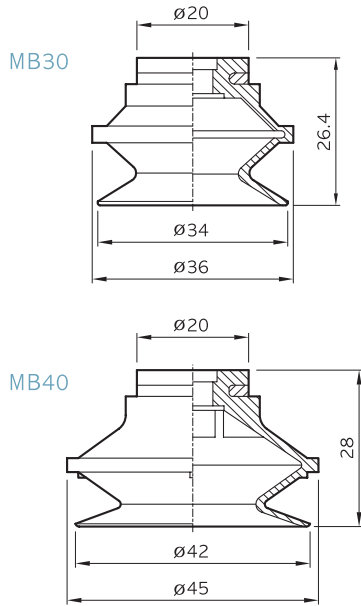

SUCTION CUPS 진공패드

SOLVAC

Suction Cups MB 30, MB 40

(ONLY RUBBER)

(FITTING)

(Suction cup with fitting)