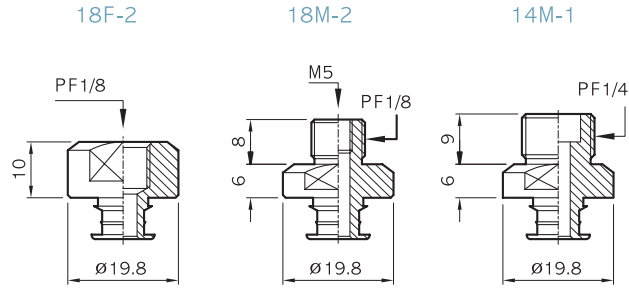

SUCTION CUPS 진공패드

SOLVAC

Suction Cups MB 30, MB 40

(ONLY RUBBER)

(FITTING)

(Suction cup with fitting)