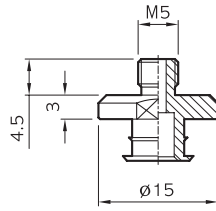

SUCTION CUPS 진공패드

SOLVAC

Suction Cups MB20

(ONLY RUBBER)

MB20

(FITTING)

M5-3

18M-1

18F-1

(Suction cup with fitting)

MB20-(N)-M5

MB20-(N)-18M

MB20-(N)-18F