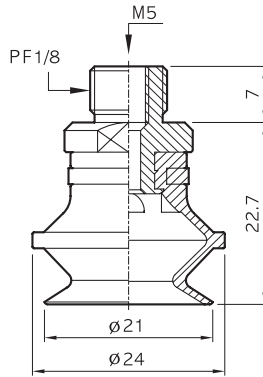

SUCTION CUPS 진공패드

SOLVAC

Suction Cups MB20

(ONLY RUBBER)

MB20

(FITTING)

M5-3

18M-1

18F-1

(Suction cup with fitting)

MB20-(N)-M5

MB20-(N)-18M

MB20-(N)-18F