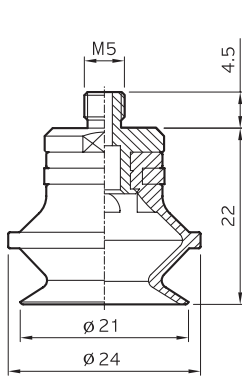

SUCTION CUPS 진공패드

SOLVAC

Suction Cups MB20

(ONLY RUBBER)

MB20

(FITTING)

M5-3

18M-1

18F-1

(Suction cup with fitting)

MB20-(N)-M5

MB20-(N)-18M

MB20-(N)-18F