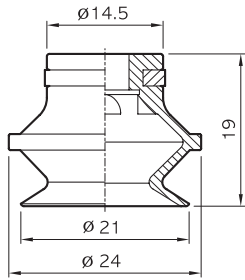

SUCTION CUPS 진공패드

SOLVAC

Suction Cups MB20

(ONLY RUBBER)

MB20

(FITTING)

M5-3

18M-1

18F-1

(Suction cup with fitting)

MB20-(N)-M5

MB20-(N)-18M

MB20-(N)-18F