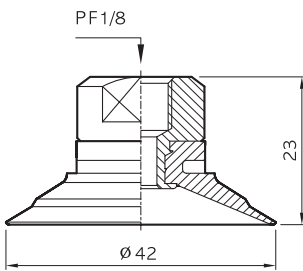

SUCTION CUPS 진공패드

Suction cups MU40 - MU50

(ONLY RUBBER) MU40

MU40

(FITTING)

18F-2

18M-2

14M-1

(Suction cup with fitting)

MU40(N)-18F

MU40(N)-18M

MU40(N)-14M

(ONLY RUBBER) MU50

MU50

(FITTING)

18F-3