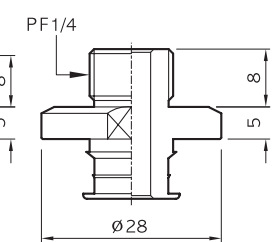

(Suction cup with fitting)

MU40(N)-18F

MU40(N)-18M

MU40(N)-14M

(ONLY RUBBER) MU50

MU50

(FITTING)

18F-3

18M-3

14M-2

(Suction cup with fitting)

MU50(N)-18F

MU50(N)-18M

MU50(N)-14M