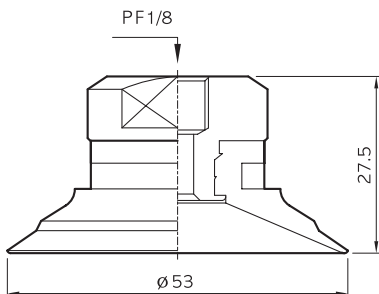

(Suction cup with fitting)

MU40(N)-18F

MU40(N)-18M

MU40(N)-14M

(ONLY RUBBER) MU50

MU50

(FITTING)

18F-3

18M-3

14M-2

(Suction cup with fitting)

MU50(N)-18F

MU50(N)-18M

MU50(N)-14M