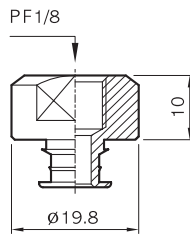

(FITTING)

18F-2