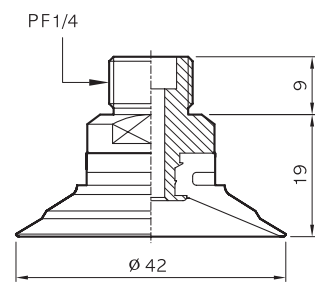

(Suction cup with fitting)

MU40(N)-18F

MU40(N)-18M

MU40(N)-14M

(ONLY RUBBER) MU50

MU50

(FITTING)

18F-3