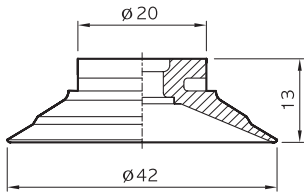

SUCTION CUPS 진공패드

Suction cups MU40 - MU50

(ONLY RUBBER) MU40

MU40