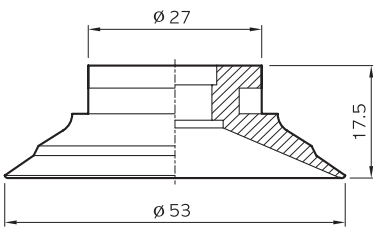

(Suction cup with fitting)

MU40(N)-18F

MU40(N)-18M

MU40(N)-14M

(ONLY RUBBER) MU50

MU50

(FITTING)

18F-3