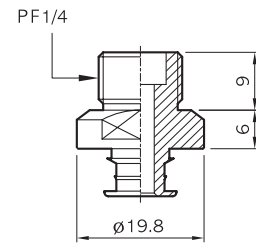

SUCTION CUPS 진공패드

Suction cups MU40 - MU50

(ONLY RUBBER) MU40

(FITTING)

14M-1

(Suction cup with fitting)

(ONLY RUBBER) MU50

(FITTING)

(Suction cup with fitting)